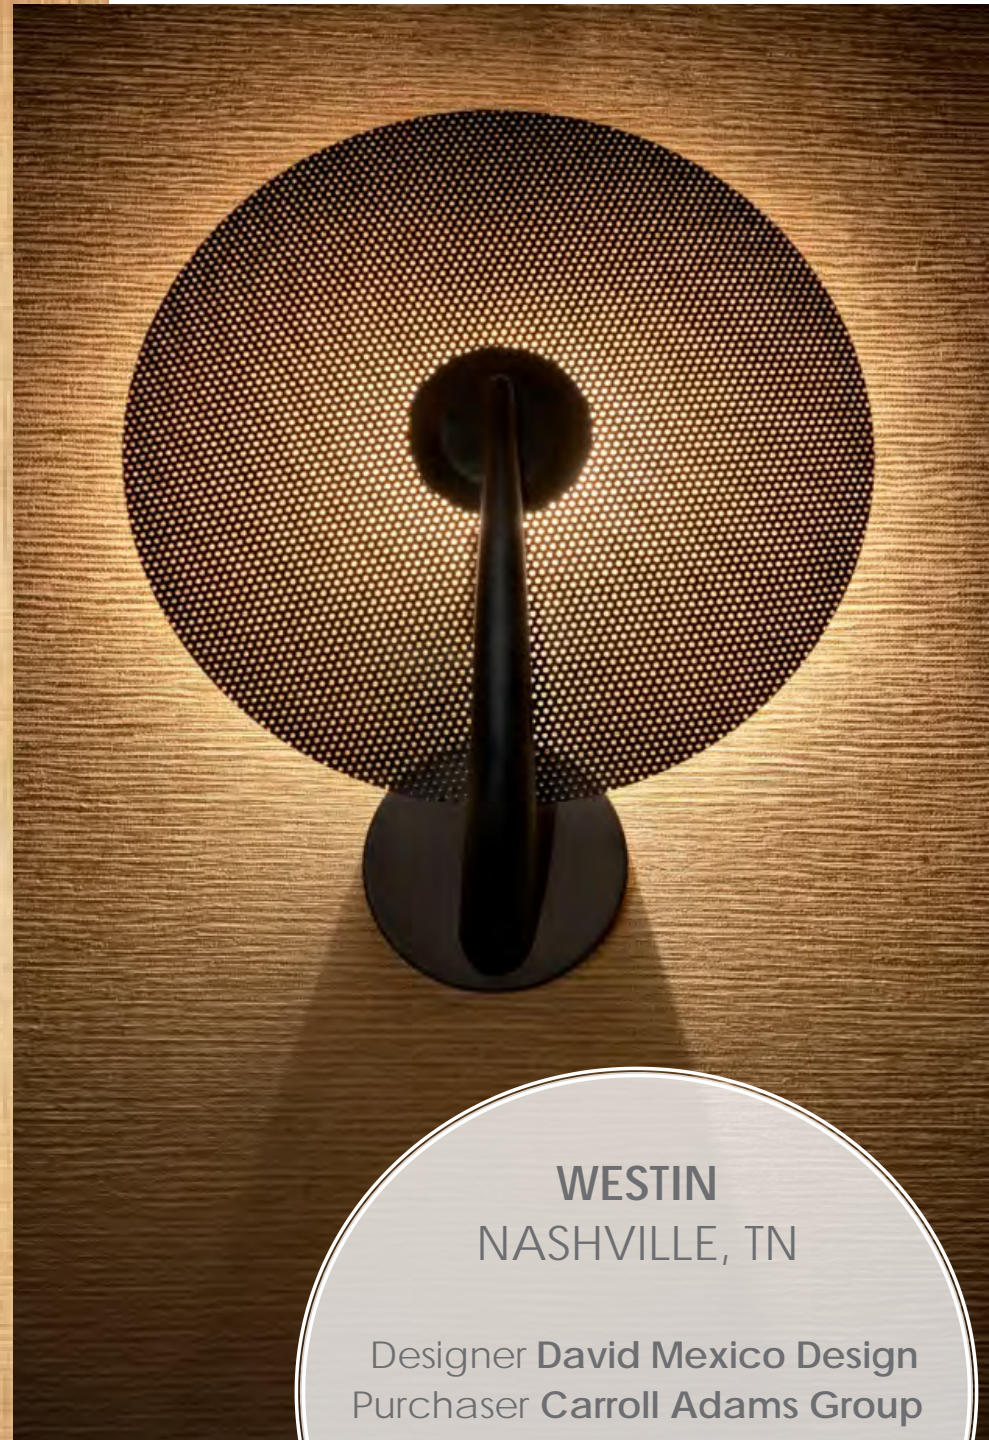

Designer **David Mexico Design**  
Purchaser **Carroll Adams Group**

**HB** Lighting

**WESTIN**  
NASHVILLE, TN  
Designer **David Mexico Design Grp**  
Purchaser **Carroll Adams Group**

**HB** Lighting

**WESTIN**  
NASHVILLE, TN